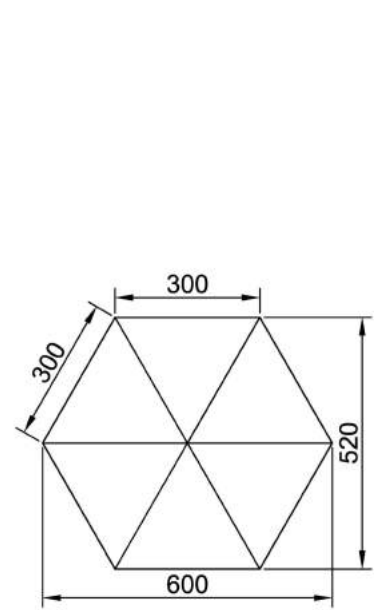

Shenzhen HSC Electronics Co.,Ltd

Hexagon LED Display

LED Hexagon Display

Special / Creative / Unique / Magic

Web: www.hsclcd.com | Email: sales@hsclcd.com | Mobile: +86 198 6770 2730

Side length: 300mm

Side length: 600mm

P2 Hexagon LED Display: 382mm side length

Applications

P2.5 hexagon led screen for live events in UK

Side length: 320mm or custom size

P3 hexagon led panel for nigh club & shopping mall

Side length: 288mm, 320mm, 576mm, 1152mm or custom size

Web: www.hsclcd.com | Email: sales@hsclcd.com | Mobile: +86 198 6770 2730

P4 hexagon led display

Side length: 300mm, 600mm, 1100mm or custom size

P5 hexagon led display

Side length: 640mm, 1280mm or custom size

Web: www.hsclcd.com | Email: sales@hsclcd.com | Mobile: +86 198 6770 2730

Specifications

Model	P2.5mm	P3	P4mm	P4mm
LED	SMD1515	SMD1515	SMD1515	SMD1515
Pixel Density	160,000 Pixels/m ²	111,111 Pixels/m ²	62,500 Pixels/m ²	62,500 Pixels/m ²
Side Length	320×320mm	576×576mm	300×300mm	600×600mm
Cabinet Material	Iron	Iron	Iron	Iron
Cabinet Weight	5.5kg	8kg	4.5kg	8.5kg
Brightness	800nits	800nits	800nits	800nits
Viewing Angle	H: 160°; V: 160°	H: 160°; V: 160°	H: 160°; V: 160°	H: 160°; V: 160°
Input Voltage	AC100-240V	AC100-240V	AC100-240V	AC100-240V
Max. Power	550W/m ²	550W/m ²	550W/m ²	550W/m ²
Ave. Power	200W/m ²	200W/m ²	200W/m ²	200W/m ²
Working Temperature	-20°C ~ +50°C	-20°C ~ +50°C	-20°C ~ +50°C	-20°C ~ +50°C
Working Humidity	10%—90%RH	10%—90%RH	10%—90%RH	10%—90%RH