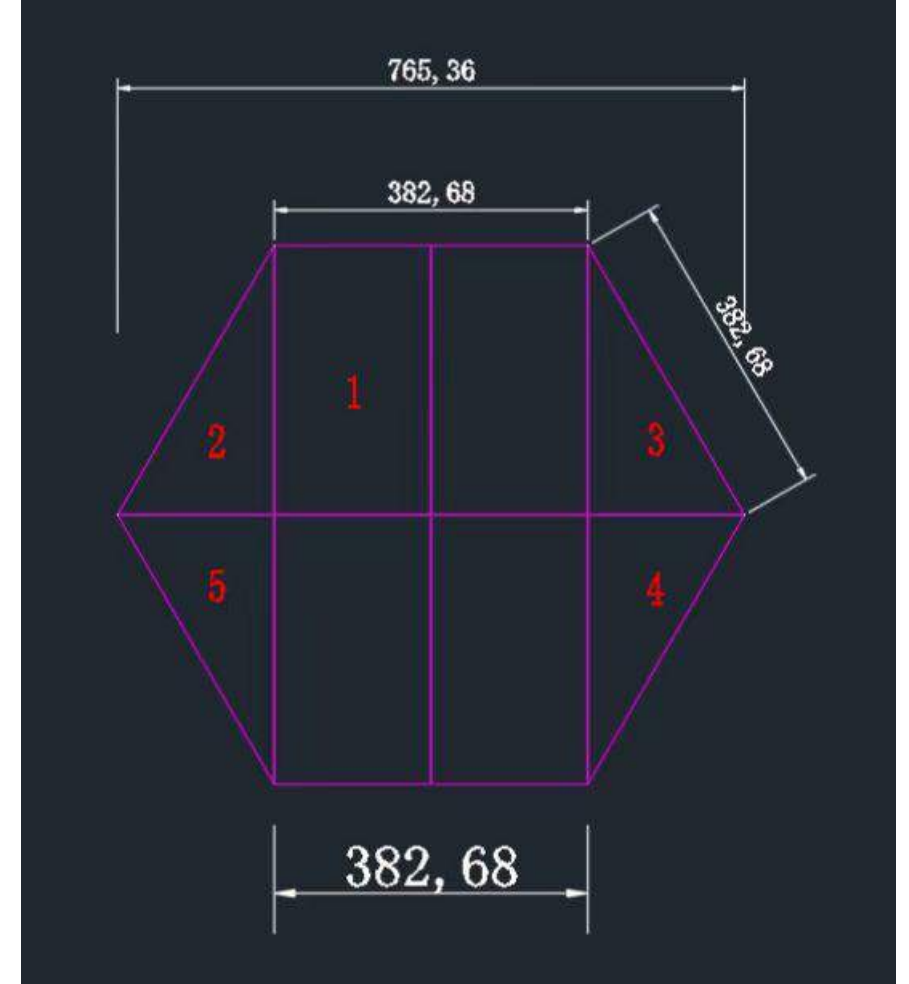

Shenzhen HSC Electronics Co.,Ltd

Hexagon LED Display

LED Hexagon Display

Special / Creative / Unique / Magic

Web: www.hsclcd.com | Email: sales@hsclcd.com | Mobile: +86 198 6770 2730

Side length: 300mm

Side length: 600mm

P2 Hexagon LED Display: 382mm side length

Applications

P2.5 hexagon led screen for live events in UK

Side length: 320mm or custom size

P3 hexagon led panel for nigh club & shopping mall

Side length: 288mm, 320mm, 576mm, 1152mm or custom size

Web: www.hsclcd.com | Email: sales@hsclcd.com | Mobile: +86 198 6770 2730

P4 hexagon led display

Side length: 300mm, 600mm, 1100mm or custom size

P5 hexagon led display

Side length: 640mm, 1280mm or custom size

Web: www.hsclcd.com | Email: sales@hsclcd.com | Mobile: +86 198 6770 2730

Specifications

Model	P2.5mm	P3	P4mm	P4mm
LED	SMD1515	SMD1515	SMD1515	SMD1515
Pixel Density	160,000 Pixels/m ²	111,111 Pixels/m ²	62,500 Pixels/m ²	62,500 Pixels/m ²
Side Length	320×320mm	576×576mm	300×300mm	600×600mm
Cabinet Material	Iron	Iron	Iron	Iron
Cabinet Weight	5.5kg	8kg	4.5kg	8.5kg
Brightness	800nits	800nits	800nits	800nits
Viewing Angle	H: 160°; V: 160°	H: 160°; V: 160°	H: 160°; V: 160°	H: 160°; V: 160°
Input Voltage	AC100-240V	AC100-240V	AC100-240V	AC100-240V
Max. Power	550W/m ²	550W/m ²	550W/m ²	550W/m ²
Ave. Power	200W/m ²	200W/m ²	200W/m ²	200W/m ²
Working Temperature	-20°C ~ +50°C	-20°C ~ +50°C	-20°C ~ +50°C	-20°C ~ +50°C
Working Humidity	10%—90%RH	10%—90%RH	10%—90%RH	10%—90%RH