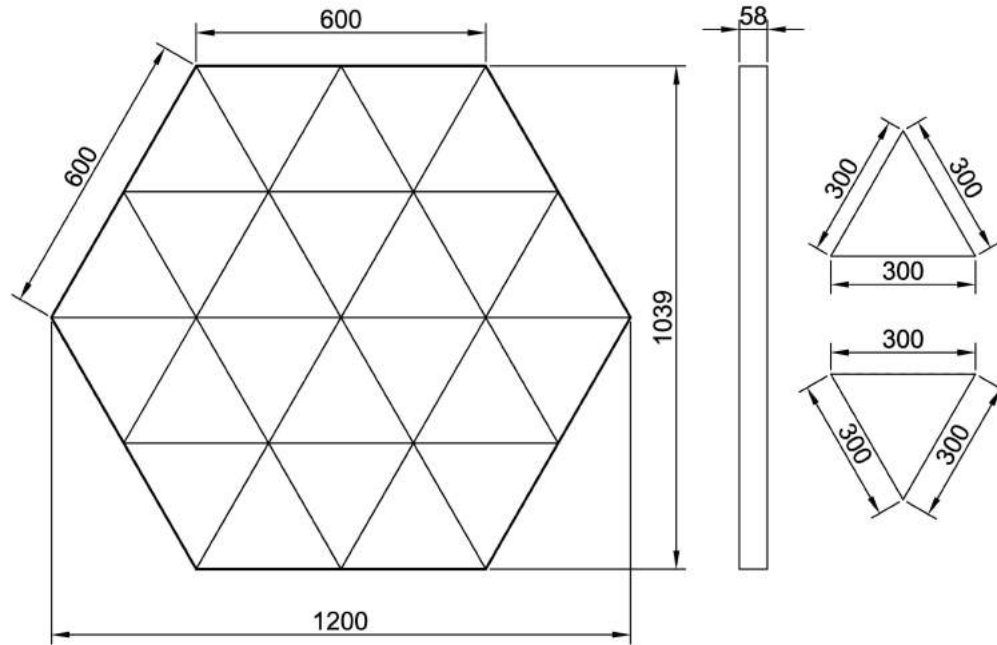

Shenzhen HSC Electronics Co.,Ltd

Hexagon LED Display

LED Hexagon Display

Special / Creative / Unique / Magic

Web: www.hsclcd.com | Email: sales@hsclcd.com | Mobile: +86 198 6770 2730

Side length: 300mm

Side length: 600mm

P2 Hexagon LED Display: 382mm side length

Applications

P2.5 hexagon led screen for live events in UK

Side length: 320mm or custom size

P3 hexagon led panel for nigh club & shopping mall

Side length: 288mm, 320mm, 576mm, 1152mm or custom size

Web: www.hsclcd.com | Email: sales@hsclcd.com | Mobile: +86 198 6770 2730

P4 hexagon led display

Side length: 300mm, 600mm, 1100mm or custom size

P5 hexagon led display

Side length: 640mm, 1280mm or custom size

Web: www.hsclcd.com | Email: sales@hsclcd.com | Mobile: +86 198 6770 2730

Specifications

Model	P2.5mm	P3	P4mm	P4mm
LED	SMD1515	SMD1515	SMD1515	SMD1515
Pixel Density	160,000 Pixels/m ²	111,111 Pixels/m ²	62,500 Pixels/m ²	62,500 Pixels/m ²
Side Length	320×320mm	576×576mm	300×300mm	600×600mm
Cabinet Material	Iron	Iron	Iron	Iron
Cabinet Weight	5.5kg	8kg	4.5kg	8.5kg
Brightness	800nits	800nits	800nits	800nits
Viewing Angle	H: 160°; V: 160°	H: 160°; V: 160°	H: 160°; V: 160°	H: 160°; V: 160°
Input Voltage	AC100-240V	AC100-240V	AC100-240V	AC100-240V
Max. Power	550W/m ²	550W/m ²	550W/m ²	550W/m ²
Ave. Power	200W/m ²	200W/m ²	200W/m ²	200W/m ²
Working Temperature	-20°C ~ +50°C	-20°C ~ +50°C	-20°C ~ +50°C	-20°C ~ +50°C
Working Humidity	10%—90%RH	10%—90%RH	10%—90%RH	10%—90%RH