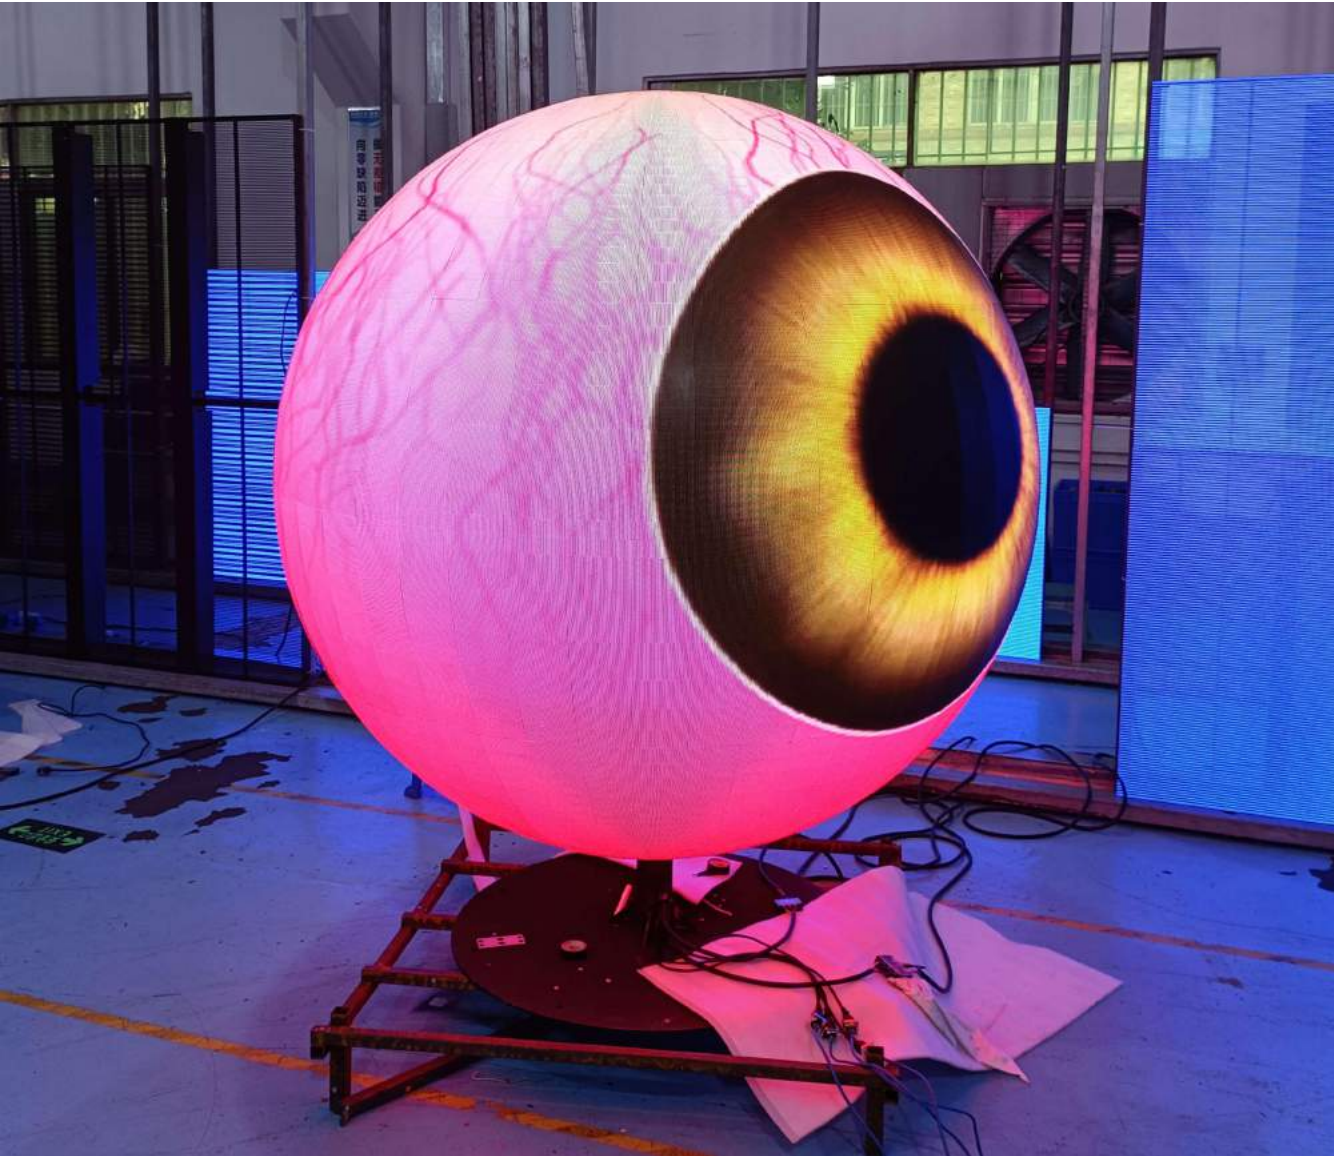

Shenzhen HSC Electronics Co.,Ltd

Sphere LED Display

Model: SP1.56
1.56mm Indoor Sphere LED Display
Diameter: 1.5m

Model: SP1.7
1.7mm Indoor Sphere LED Display
Diameter: 1.8m

Model: SP1.8
1.8mm Indoor Sphere LED Display
Diameter: 1m

Model: SP2;
2mm Indoor Sphere LED Display
Diameter: 0.8m, 1m, 1.2m, 1.5m, 2m, 2.5m, 4m

Model: SP2.5;

2.5mm Indoor Sphere LED Display

Diameter: 0.6m, 0.8m, 1m, 1.2m, 1.5m, 1.8m, 2m, 2.5m, 3m, 4m

Model: SP3;

3mm Indoor Sphere LED Display

Diameter: 0.3m, 0.6m, 0.8m, 1m, 1.2m, 1.5m, 1.6m, 1.8m, 2m

Model: SP4

4mm Indoor Sphere LED Display

Diameter: 1m, 1.2m, 1.5m, 2m, 2.5m, 3.6m, 4m

Outdoor Sphere LED Screen

P5: 2.5m and 3m diameter