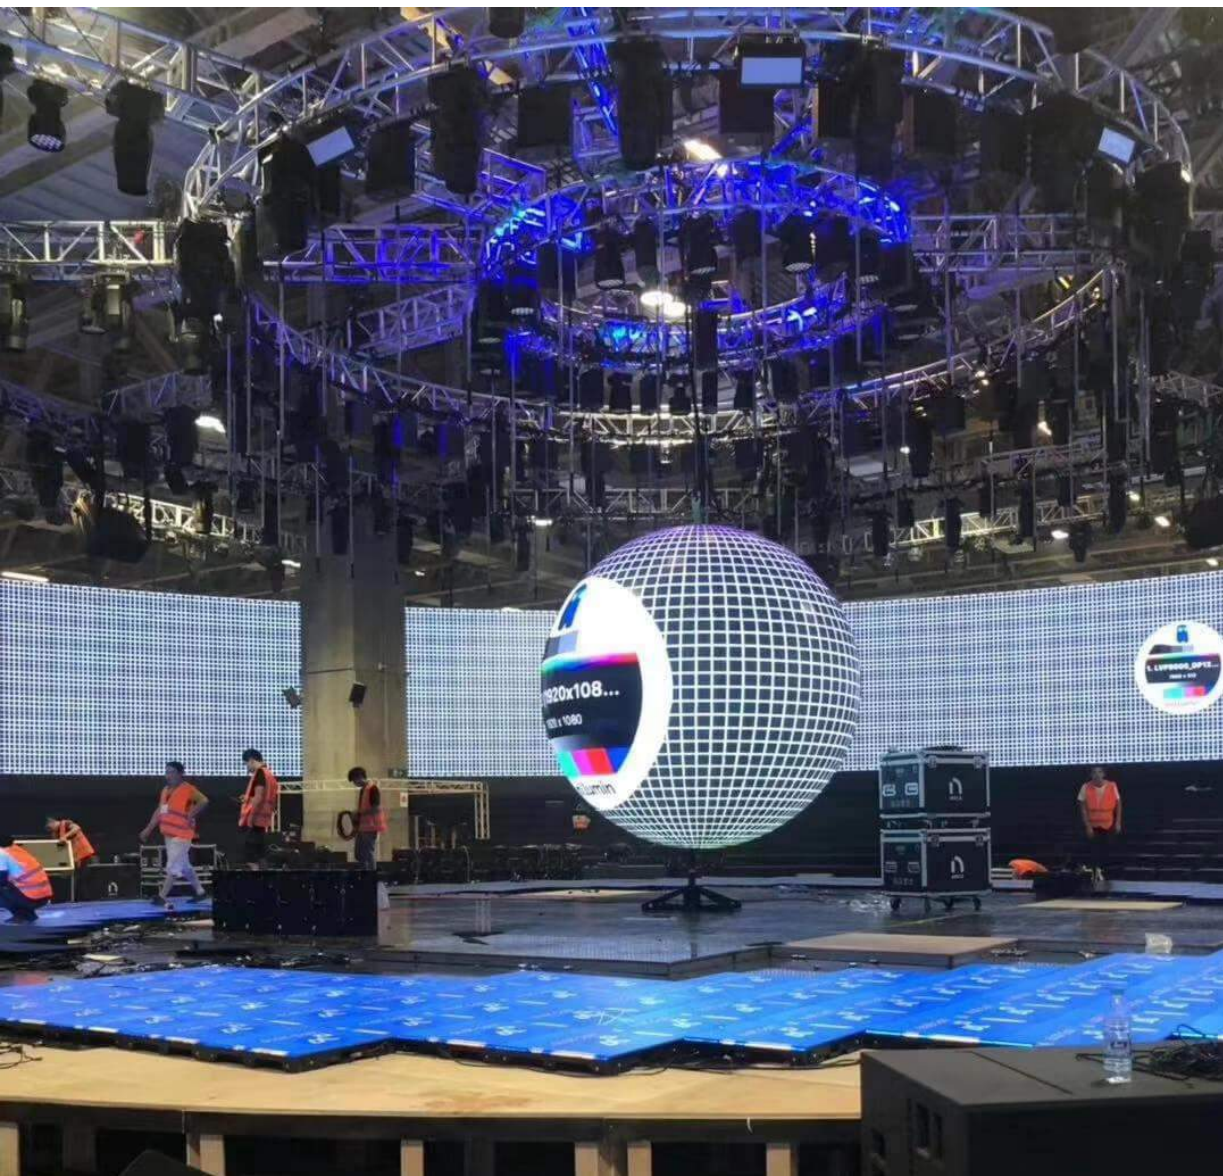

Shenzhen HSC Electronics Co.,Ltd

Sphere LED Display

Model: SP1.56
1.56mm Indoor Sphere LED Display
Diameter: 1.5m

Model: SP1.7
1.7mm Indoor Sphere LED Display
Diameter: 1.8m

Model: SP1.8
1.8mm Indoor Sphere LED Display
Diameter: 1m

Model: SP2;
2mm Indoor Sphere LED Display
Diameter: 0.8m, 1m, 1.2m, 1.5m, 2m, 2.5m, 4m

Model: SP2.5;

2.5mm Indoor Sphere LED Display

Diameter: 0.6m, 0.8m, 1m, 1.2m, 1.5m, 1.8m, 2m, 2.5m, 3m, 4m

Model: SP3;

3mm Indoor Sphere LED Display

Diameter: 0.3m, 0.6m, 0.8m, 1m, 1.2m, 1.5m, 1.6m, 1.8m, 2m

Model: SP4

4mm Indoor Sphere LED Display

Diameter: 1m, 1.2m, 1.5m, 2m, 2.5m, 3.6m, 4m

Outdoor Sphere LED Screen

P5: 2.5m and 3m diameter