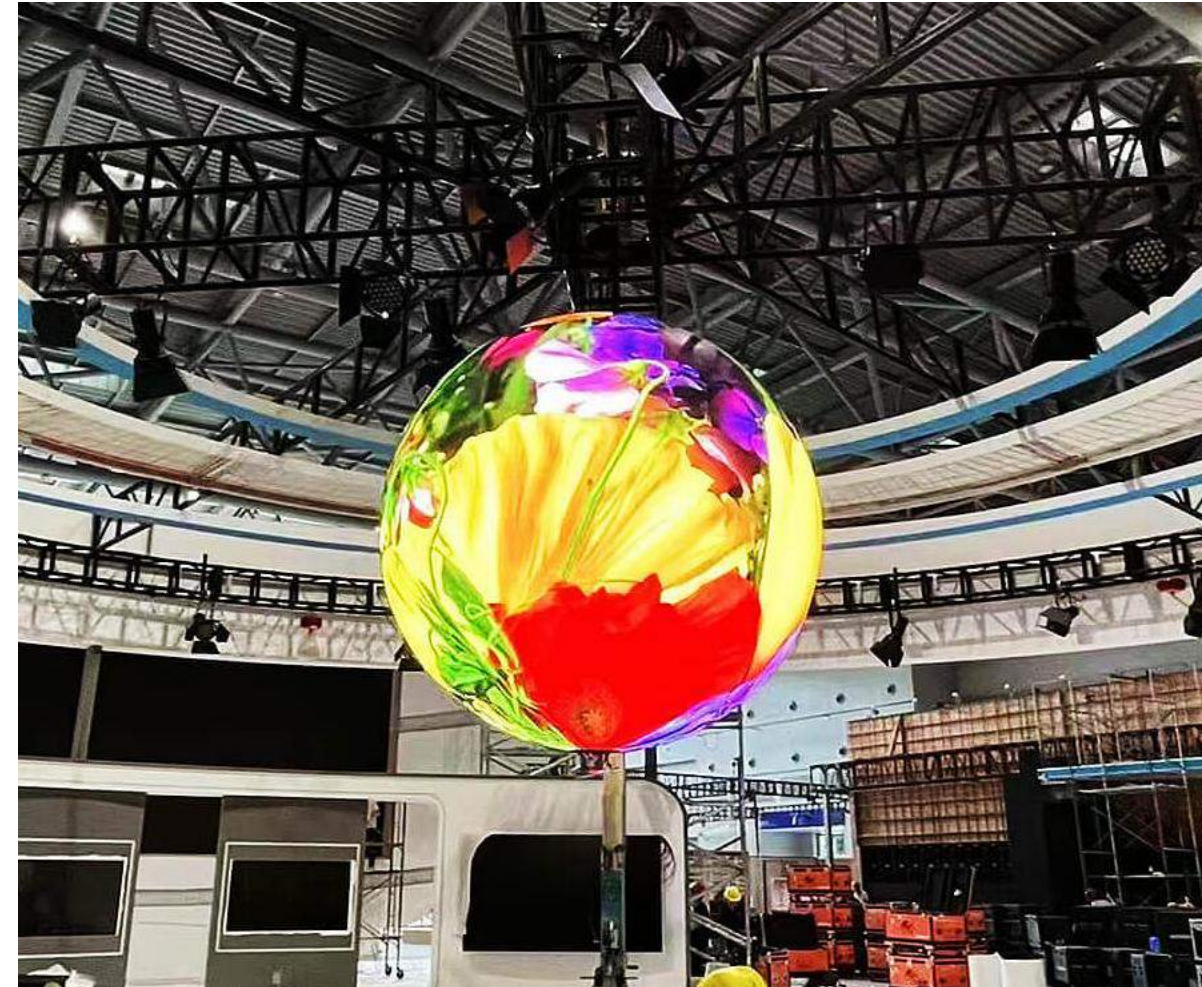

Shenzhen HSC Electronics Co.,Ltd

Sphere LED Display

Model: SP1.56
1.56mm Indoor Sphere LED Display
Diameter: 1.5m

Model: SP1.7
1.7mm Indoor Sphere LED Display
Diameter: 1.8m

Model: SP1.8
1.8mm Indoor Sphere LED Display
Diameter: 1m

Model: SP2;
2mm Indoor Sphere LED Display
Diameter: 0.8m, 1m, 1.2m, 1.5m, 2m, 2.5m, 4m

Model: SP2.5;

2.5mm Indoor Sphere LED Display

Diameter: 0.6m, 0.8m, 1m, 1.2m, 1.5m, 1.8m, 2m, 2.5m, 3m, 4m

Model: SP3;

3mm Indoor Sphere LED Display

Diameter: 0.3m, 0.6m, 0.8m, 1m, 1.2m, 1.5m, 1.6m, 1.8m, 2m

Model: SP4

4mm Indoor Sphere LED Display

Diameter: 1m, 1.2m, 1.5m, 2m, 2.5m, 3.6m, 4m

Outdoor Sphere LED Screen

P5: 2.5m and 3m diameter